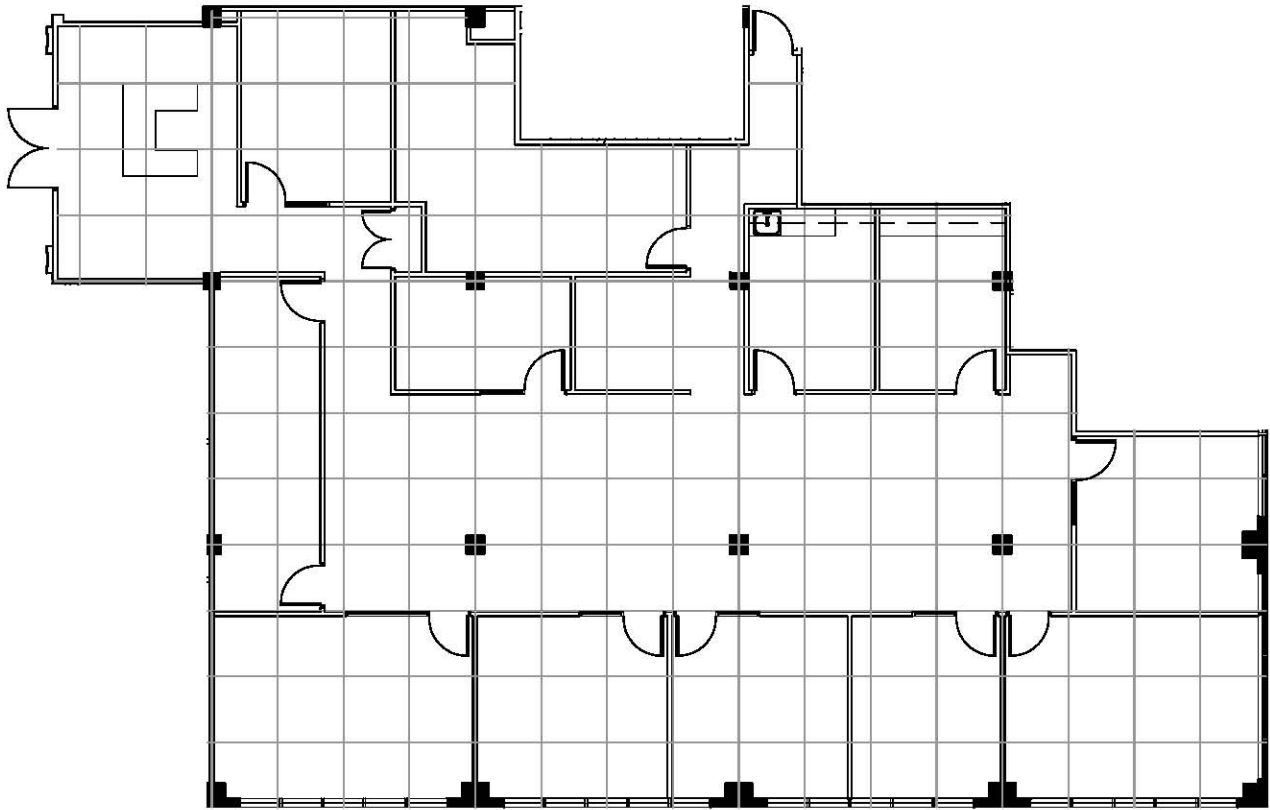

RIVERSIDE CENTRE

5100 SW MACADAM PORTLAND OREGON

SUITE 400
Approximately 4,562 RSF

FLOOR
4